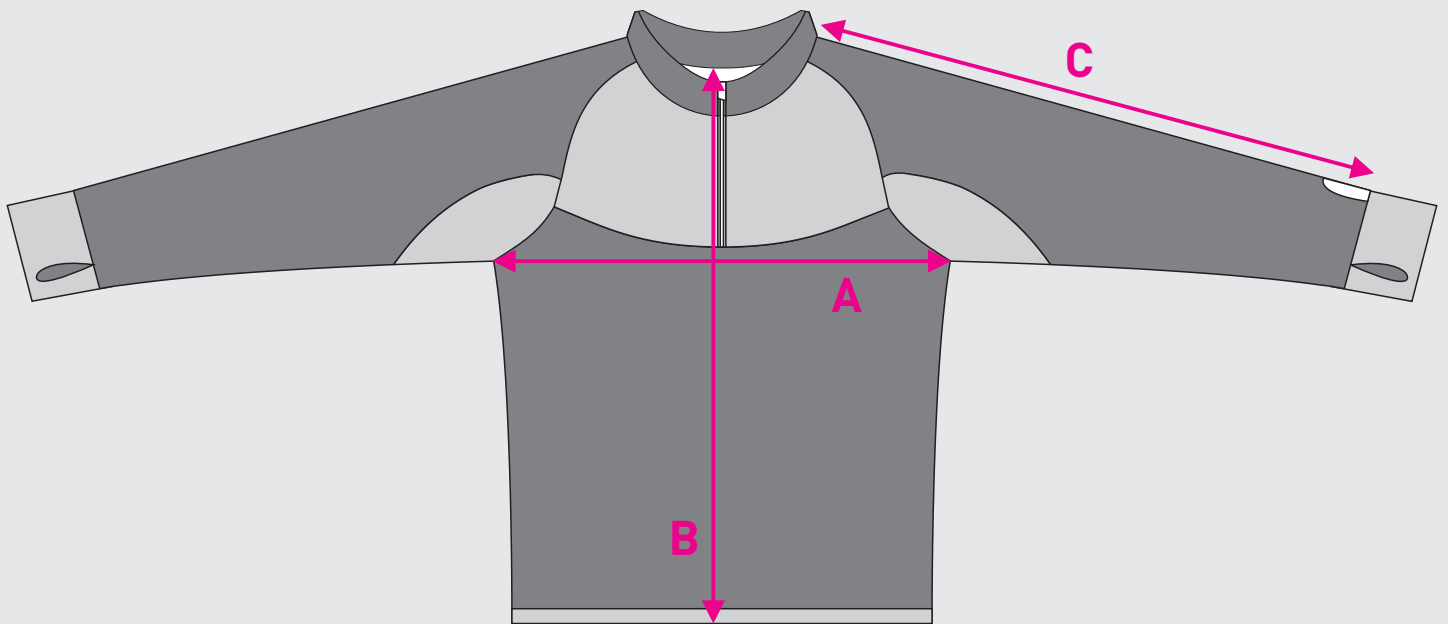

SIZING CHART

	164	158	152	146	140	134	128	122	116	110
A	48	46	44	42	40	39	38	37	36	35
B	63	61	59	57	54	52	50	48	46	44
C	68	66	64	61	59	57	55	53	51	49

All sizes in CM's. Toleration after stitching is +/- 2cm

Sweatshirt Faro RUN women

SIZING CHART

	4XL	3XL	XXL	XL	L	M	S	XS
A	68	65	62	59	56	53	50	47
B	77	75	73	71	69	67	65	63
C	76	79	77	75	73	71	69	67

All sizes in CM's. Toleration after stitching is +/- 2cm