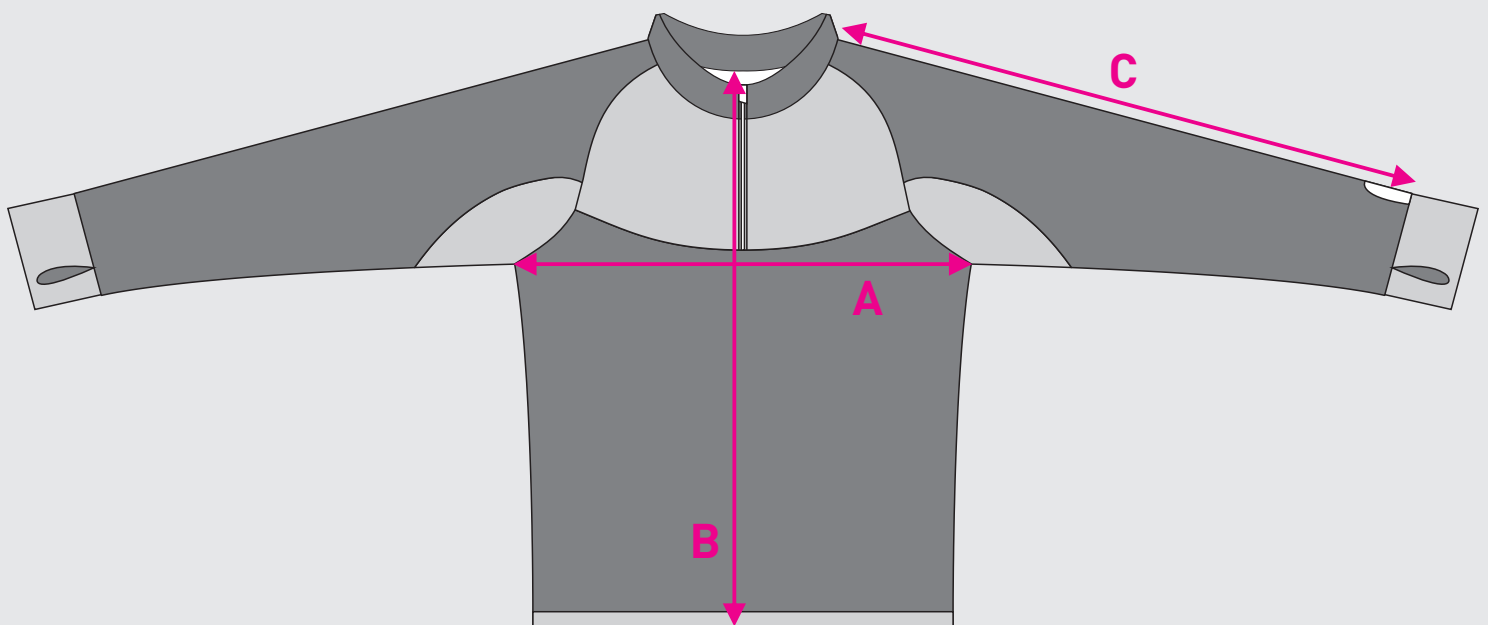

Sweatshirt Faro RUN men

SIZING CHART

	4XL	3XL	XXL	XL	L	M	S	XS
A	68	65	62	59	56	53	50	47
B	77	75	73	71	69	67	65	63
C	84	82	80	78	76	74	72	70

All sizes in CM's. Toleration after stitching is +/- 2cm

Sweatshirt Faro RUN kids

SIZING CHART

	164	158	152	146	140	134	128	122	116	110
A	48	46	44	42	40	39	38	37	36	35
B	63	61	59	57	54	52	50	48	46	44
C	68	66	64	61	59	57	55	53	51	49

All sizes in CM's. Toleration after stitching is +/- 2cm

Sweatshirt Faro RUN women

SIZING CHART

	4XL	3XL	XXL	XL	L	M	S	XS
A	68	65	62	59	56	53	50	47
B	77	75	73	71	69	67	65	63
C	76	79	77	75	73	71	69	67

All sizes in CM's. Toleration after stitching is +/- 2cm